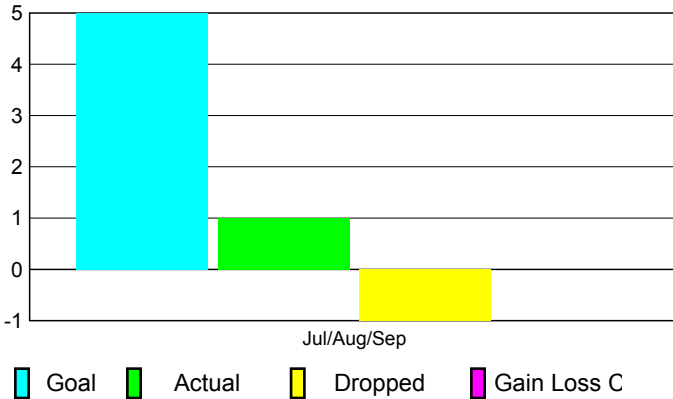

## CLUBS

Club Results  
2010-2011

Clubs  
2009-2010

Month	New Club Goal	Actual New Clubs	Actual Dropped Clubs	Gain/Loss of Clubs	Gain/Loss of Clubs
Jul/Aug/Sep	5	1	-1	0	4
<b>Totals</b>	<b>5</b>	<b>1</b>	<b>-1</b>	<b>0</b>	<b>4</b>

### Club Results 2010-2011

Goal, New, Dropped, Gain/Loss

### Comparison of Club Gain/Loss

Current Year Compared to the Previous Year