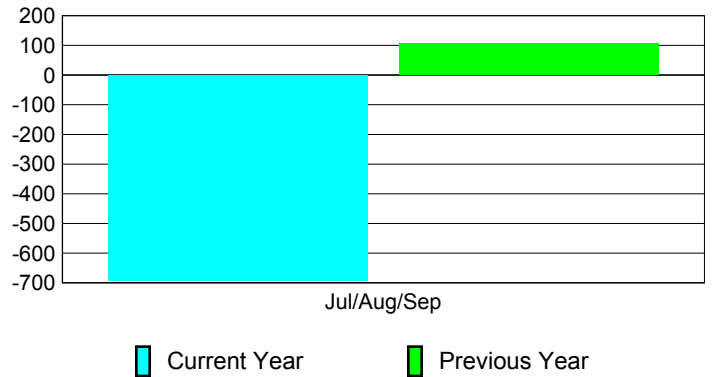

Comparison of Membership Gain/Loss

Current Year Compared to the Previous Year