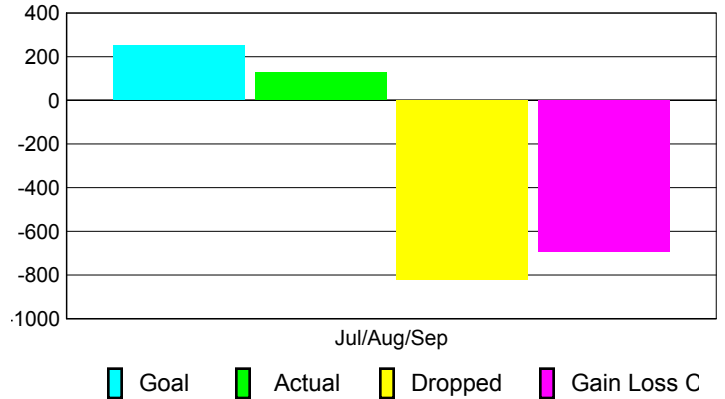

### YTD Status Quo Clubs 2010-2011

Status Quo Clubs Compared to Status Quo Members

## MEMBERSHIP

Membership Results  
2010-2011

Membership  
2009-2010

Month	Net Memb Goal	Actual New Memb	Actual Dropped Memb	Gain/Loss of Memb	Gain/Loss of Memb
Jul/Aug/Sep	250	128	-820	-692	107
<b>Totals</b>	<b>250</b>	<b>128</b>	<b>-820</b>	<b>-692</b>	<b>107</b>

### Membership Results 2010-2011

Goal, New, Dropped, Gain/Loss

### Comparison of Membership Gain/Loss

Current Year Compared to the Previous Year